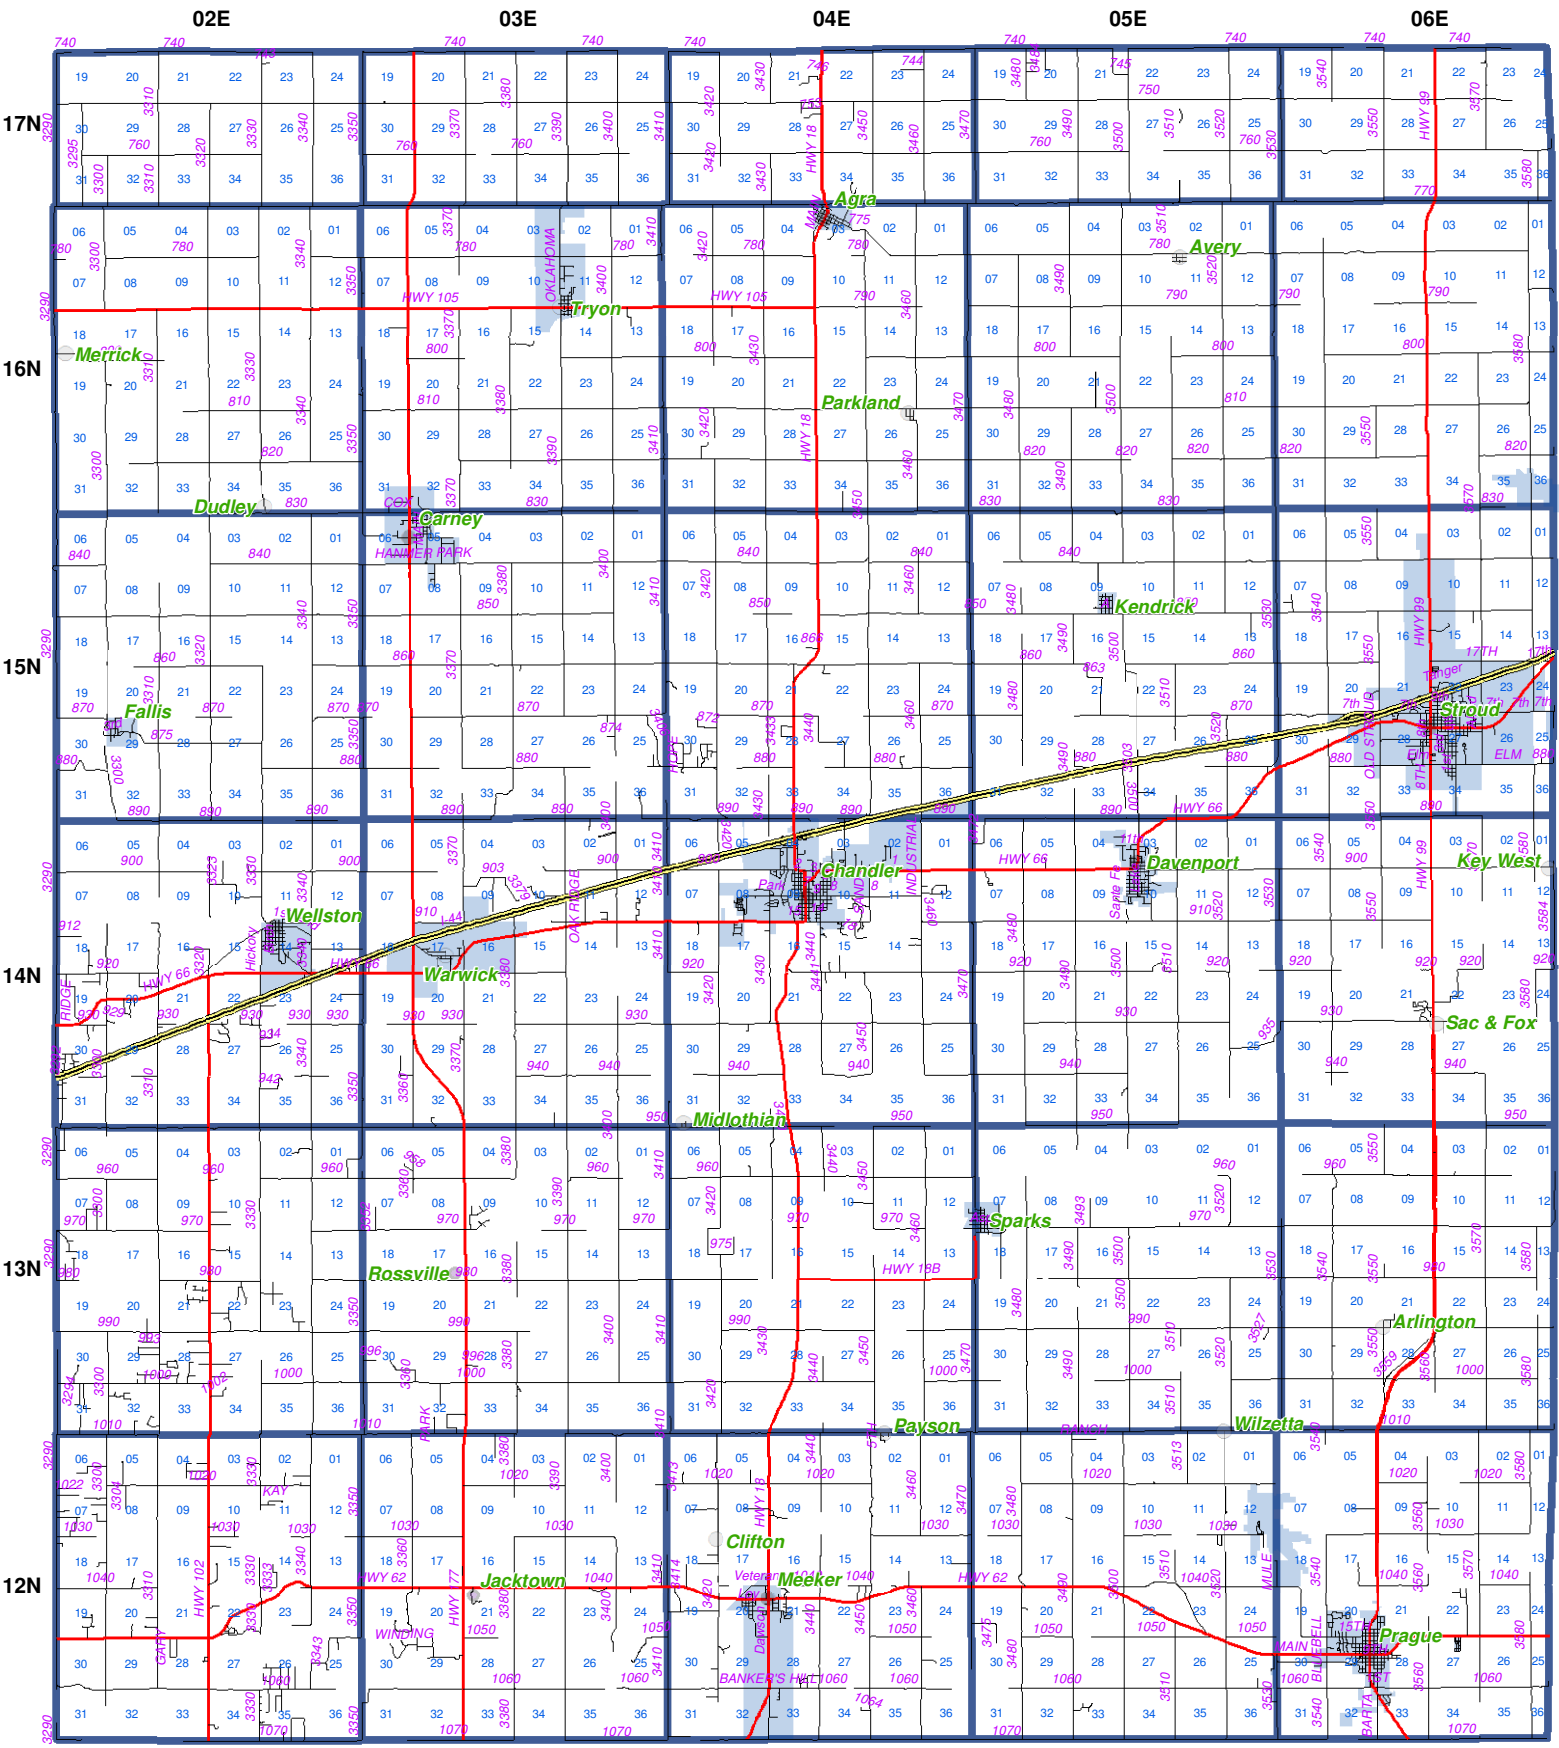

Lincoln County, Oklahoma

Randy L. Wintz
 County Assessor
 Chandler, OK 74834
 Phone: (405) 258-1209
 FAX: (405) 258-1204