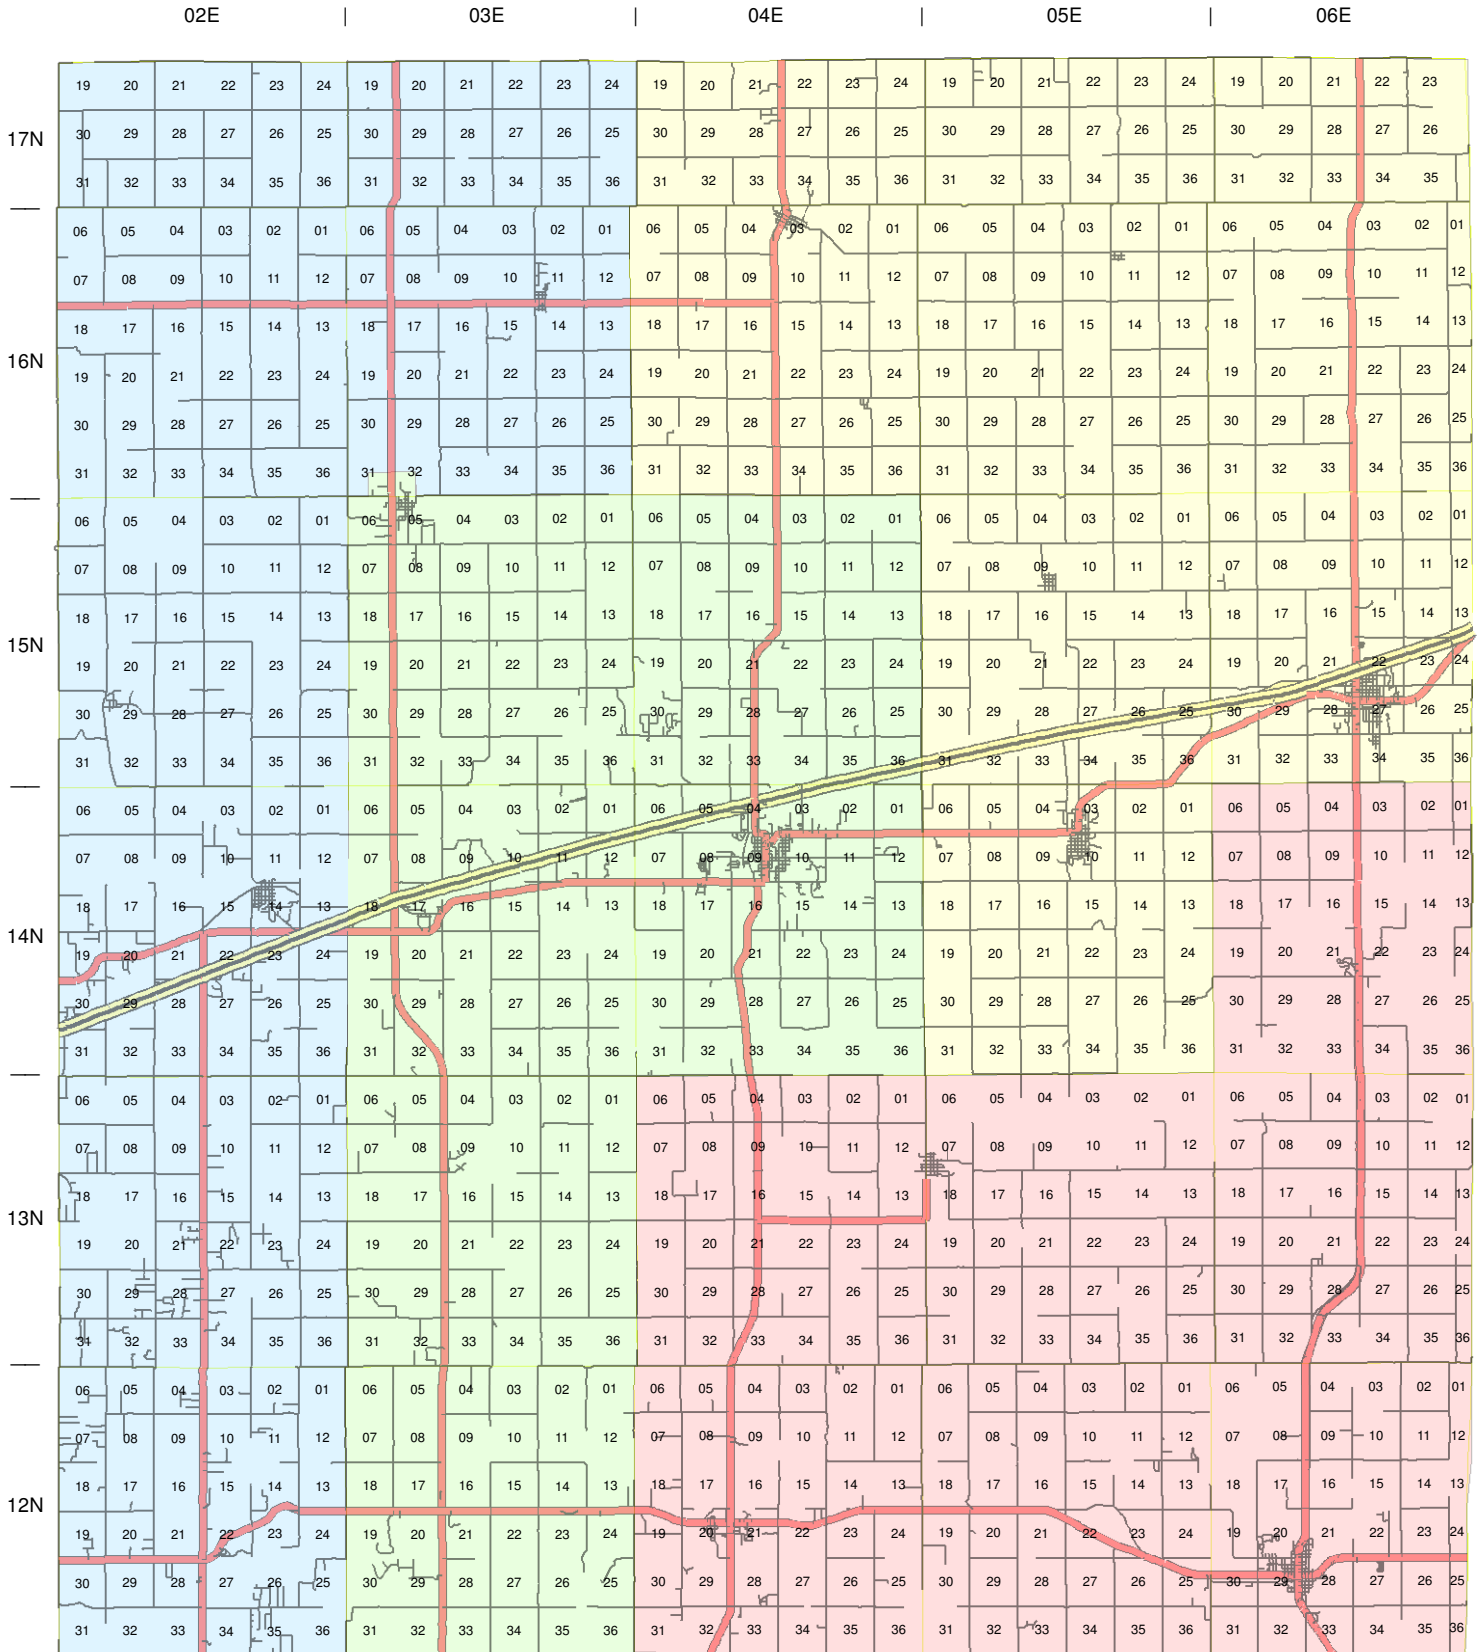

# Lincoln County, Oklahoma

Visual Inspection Year

Randy L. Wintz  
County Assessor