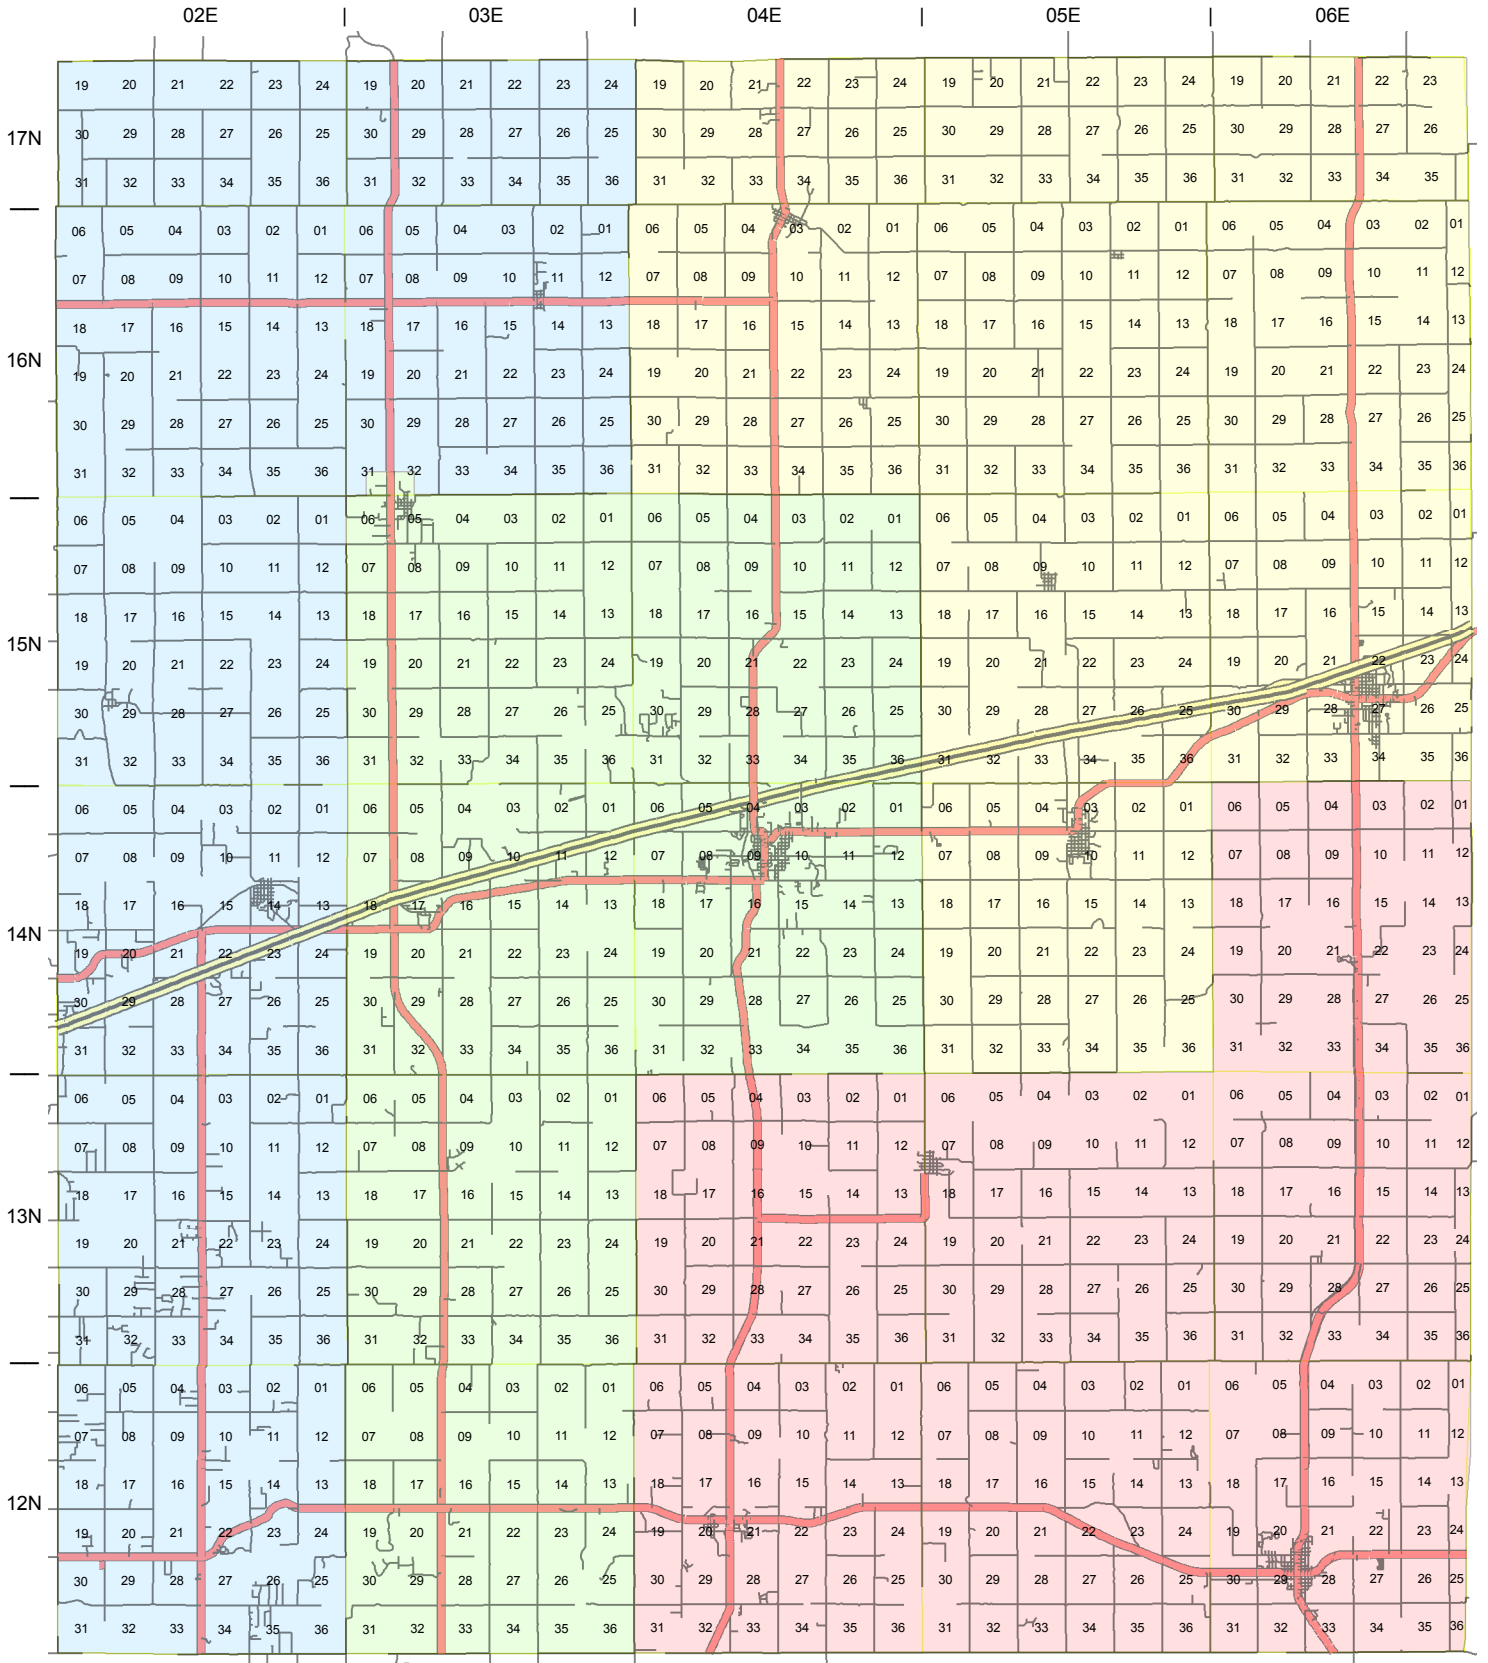

Lincoln County, Oklahoma

0 0.75 1.5 3 Miles

Visual Inspection Year

2019 2020 2021 2022

Jackie Holcomb
County Assessor